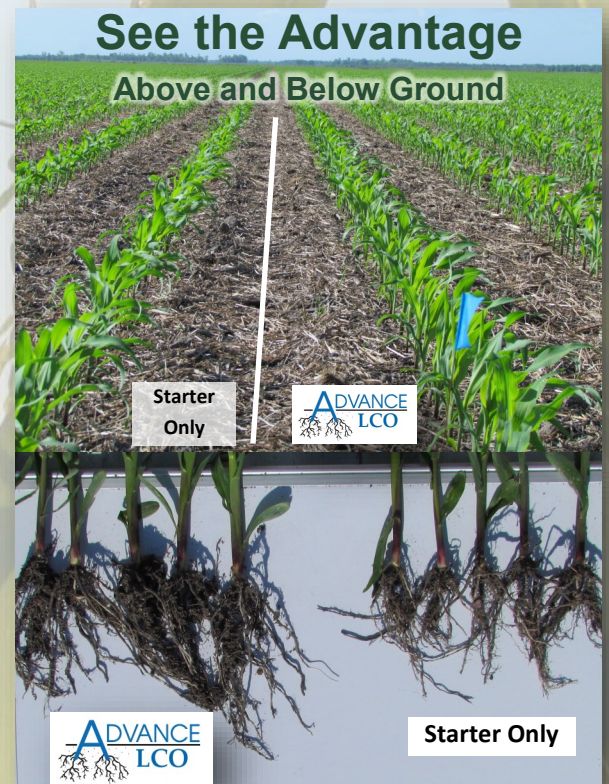

The Best of Both Worlds For Stronger, Healthier Corn from the Roots Up

ADVANCE LCO combines the nutritional advantages of Advance Concentrate with the power of LCO Promoter Technology®

ADVANCE LCO is a crop enhancement treatment containing LCO Promoter Technology® for corn and a proprietary composition of natural carboxylic acids secreted by soil bacteria, fungi, and plant roots to enhance the solubility and uptake of plant nutrients.

ADVANCE LCO enhances root development and early growth and also solubilizes nutrients making them more available to plants. Advance LCO is a natural material mimicking the way nature solubilizes nutrients for absorption and uptake. The combination leads to improved plant health, better utilization of nutrients and higher yielding plants from the roots up.

ADVANCE LCO ... A Winning Combination for Your Corn

ADVANTAGES

- Easy, flexible application
- Can be mixed with starter or nutrient solutions
- Enhanced root and shoot development for improved nutrient and water uptake
- Solubilizes nutrients making P, K, Ca, Mg, Mn, Mo, Fe, and S more available to plants
- Improved plant health enables plants to better handle environmental pressures
- Natural material mimicking the way nature solubilizes nutrients for absorption and uptake
- Advance LCO contains mono-, di-, and polycarboxylates which have multiple active sites to bind with and solubilize nutrients
- Advance can bind with most nutrients in the soil making them available to the plant
- Contains LCO Promoter Technology® and no complexed metals
- Typical yield increases of 7 to 8 bu/acre in corn
- Increased yield at harvest means better ROI